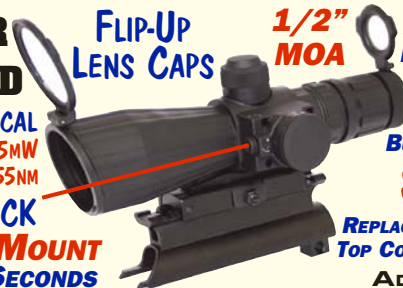

FLIP-UP LENS CAPS
1/2" MOA
ALL THE BEST FEATURES!
FULLY MULTI-COATED LENSES
QUICK FOCUS EYE PIECE
5 BRIGHTNESS LEVELS
BLACK RETICLE WHEN OFF
BUILT-IN SUNSHADE EXTENSION
REPLACES TOP COVER
$149.99 #SKS136P
ADD $10 FOR TRI-RAIL MOUNT

COMPACT 4x30 TRI-RAIL