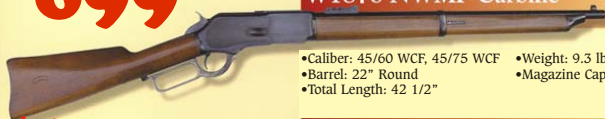

1876

$699⁹⁹

W1876 NWMP Carbine

- •Caliber: 45/60 WCF, 45/75 WCF
- •Barrel: 22" Round
- •Total Length: 42 1/2"
- •Weight: 9.3 lbs.
- •Magazine Capacity: 8

$649⁹⁹

W1876 Rifle