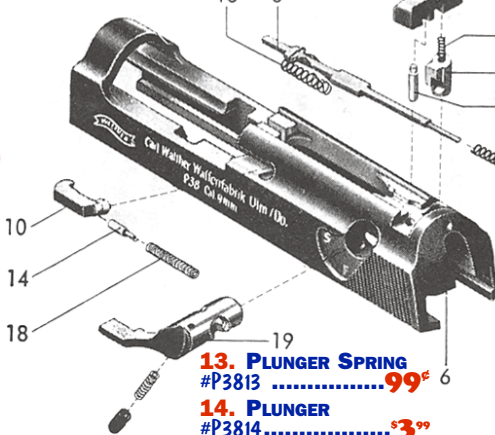

13. PLUNGER SPRING
  #P3813 .....$9⁹⁹
14. PLUNGER
  #P3814.....$3⁹⁹

34. SEAR PIN
  #P3834 .....$9⁹⁹
35. RECOIL SPRING ASSEMBLY
  2-SPRINGS & 2-GUIDES
  #P3835.....$9⁹⁹
37. BAR SPRING
  #P3837 .....$2⁹⁹

48. GRIP (PAIR)
  USED #P3848...$9⁹⁹
48. GRIP (PAIR)
  NEW #P38G...$19⁹⁹
50. GRIP SCREW
  #P3850.....$9⁹⁹

43. TRIGGER ASSEMBLY
  TRIGGER, BUSHING
  & SPRING
  #P3843 .....$9⁹⁹

28. HAMMER STRUT
  #P3828 .....$9⁹⁹
29. HAMMER RELEASE
  #P3829 .....$4⁹⁹
36. HAMMER SPRING
  #P3836 .....$2⁹⁹
38. SEAR SPRING
  #P3838 .....$1⁹⁹
46. MAGAZINE CATCH
  #P3846 .....$9⁹⁹
47. HOLD-OPEN LATCH
  #P3847 .....$4⁹⁹

30. DISCONNECTOR
  #P3830 .....$4⁹⁹
33. HAMMER PIN
  #P3833 .....$9⁹⁹
39. HAMMER
  ASSEMBLY
  HAMMER, PIN,
  LIFTER & SPRING
  #P3839 .....$8⁹⁹

ALL PARTS ORIGINAL GERMAN AND ARE EXCELLENT TO LIKE NEW CONDITION

ALL PARTS SHOULD BE INSTALLED BY A COMPETENT GUNSMITH