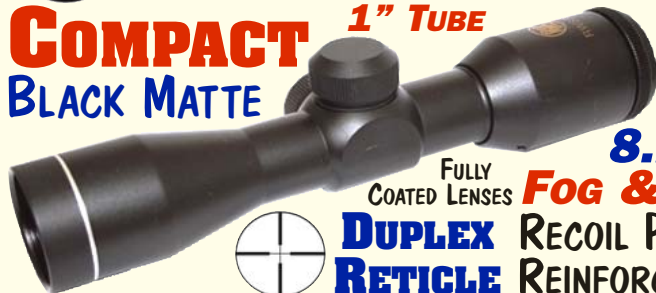

RUBICON MULTI-LAYERED, FULLY COATED LENS

MATTE SILVER ALL WEATHER FINISH • ONLY 6OZ

30MM OBJECTIVE
\$19.99
ONLY 3.75" OVERALL
YOUR CHOICE

4x32 AIRGUN SCOPE

QUICK FOCUS

COMPACT
BLACK MATTE

1" TUBE

BUILT TO HANDLE THE FORWARD RECOIL OF AIRGUNS