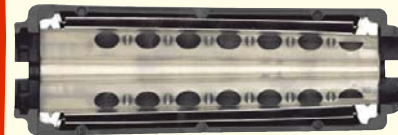

CALL FOR DEALER PRICE!

FFL's SAVE \$\$\$ \$149.99

CMMG CUSTOM AR PARTS AMBIDEXTROUS SAFETY CONVERSION

MAKE ANY AR LEFT HANDED!

REPLACES EXISTING SAFETY EASY 3-PIECE DESIGN SIMPLE TO INSTALL

\$19.99 #CMM

M4 DOUBLE LINED 16" CARBINE FORENDS