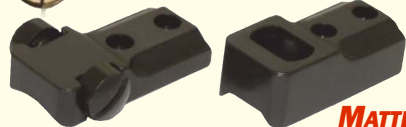

LEUPOLD 2-PIECE STEEL MOUNTS

WINCHESTER 1885 HIGH-WALL $19.99
INCLUDES WRENCH & TORX SCREWS
MATTE BLUE FINISH • ALSO FITS BROWNING 1885 HIGH-WALL RIFLES #LEU 50012