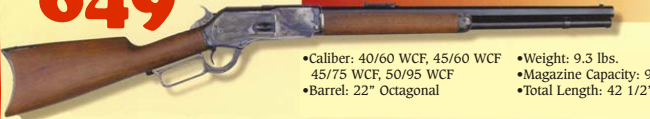

- •Caliber: 40/60 WCF, 45/60 WCF, 45/75 WCF, 50/95 WCF
- •Barrel: 22" Octagonal
- •Total Length: 42 1/2"
- •Weight: 9.3 lbs.
- •Magazine Capacity: 9