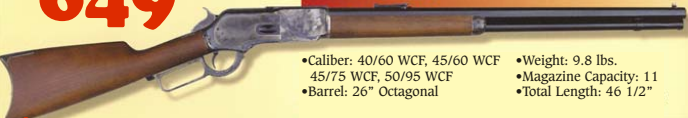

\$649⁹⁹

W1876 Rifle

- Caliber: 40/60 WCF, 45/60 WCF, 45/75 WCF, 50/95 WCF
- Barrel: 28" Octagonal
- Total Length: 48 1/2"
- Weight: 10.3 lbs.
- Magazine Capacity: 11

\$649⁹⁹

W1876 Rifle

- Caliber: 40/60 WCF, 45/60 WCF, 45/75 WCF, 50/95 WCF
- Barrel: 26" Octagonal
- Total Length: 46 1/2"
- Weight: 9.8 lbs.
- Magazine Capacity: 11