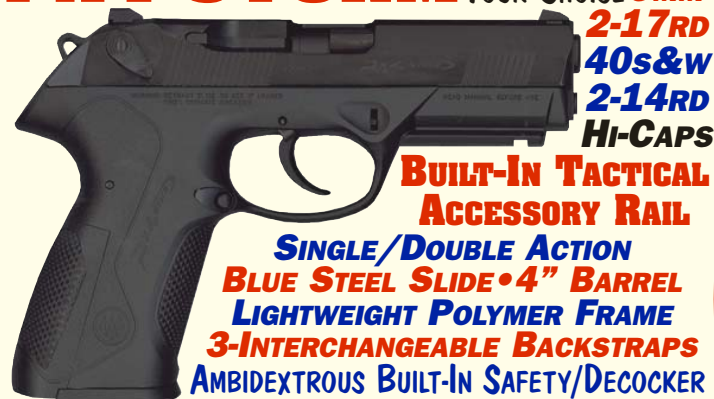

SIGARMS PISTOL SALE

SP2022 9MM P250 DAO

\$399⁹⁹
Was \$613

\$359⁹⁹
9MM OR 40s&w

Beretta SPECIAL PURCHASE

PX4 STORM 90two PLUS CAPACITY PISTOL

\$439⁹⁹
Was \$575
9MM OR 40s&w
40s&w COMPACT & SUB COMPACT IN STOCK

\$539⁹⁹
9MM 2-17RD
40s&w 2-12RD
YOUR CHOICE

SIGARMS 220 CUSTOMS

COCK & LOCK SINGLE ACTION ONLY PISTOLS

RARE 45ACP LIMITED EDITIONS

COMPACT

CRISP 5LB TRIGGER PULL

NIGHT SIGHTS ELITE BEAVERTAIL FRAME

3.9" HAMMER FORGED BARREL