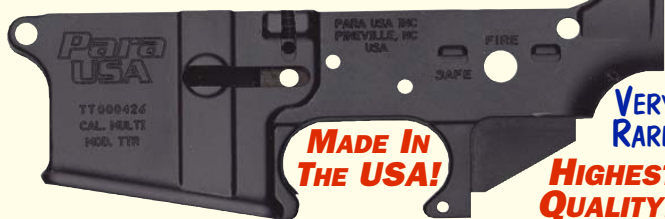

AR-15 COMPONENTS

Para-Ordnance®

AR-15 BARE LOWER

MARKED "CAL. MULTI MOD. TTR"

BLACK MATTE ANODIZED FINISH

VERY RARE

HIGHEST QUALITY!

MFG To MIL-SPEC DIMENSIONS

5 Up $99.99

1-4 $119.99

FFL REQUIRED

#PARA TTRSLR

CMMG FLAT-TOP UPPER ASSEMBLY

16" M4 CONTOUR BARREL BAYONET LUG G.I. BIRDCAGE