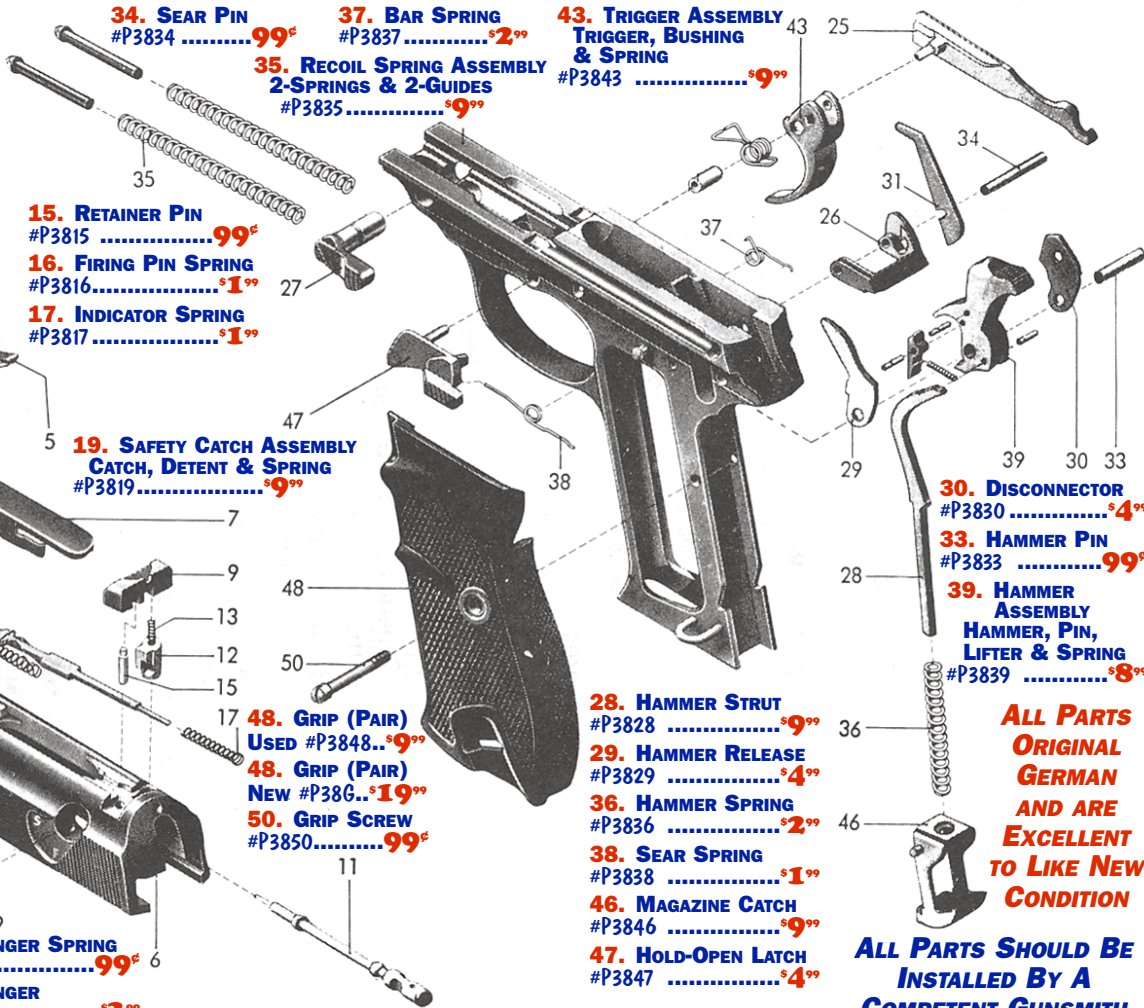

P-38 GUN PART SALE

3. LOCKING BLOCK
  #P383 .....$9⁹⁹
5. BLOCK RETAINER
  #P385 .....$3⁹⁹
6. SLIDE COMPLETE
  #P386C $49⁹⁹
6. SLIDE STRIPPED
  #P386S $19⁹⁹
7. SLIDE COVER
  #P387 .....$9⁹⁹
8. CARTRIDGE INDICATOR
  #P388 .....$4⁹⁹
9. REAR SIGHT
  #P389 .....$9⁹⁹
10. EXTRACTOR
  #P3810.....$9⁹⁹

25. TRIGGER BAR
  #P3825.....$9⁹⁹
26. SEAR
  #P3826 .....$19⁹⁹
27. TAKEDOWN CATCH
  #P3827.....$9⁹⁹
31. EJECTOR
  #P3831.....$4⁹⁹

11. FIRING PIN
  #P3811.....$6⁹⁹
12. DISCONNECTER PLUNGER
  #P3812.....$1⁹⁹

15. RETAINER PIN
  #P3815 .....$9⁹⁹
16. FIRING PIN SPRING
  #P3816 .....$1⁹⁹
17. INDICATOR SPRING
  #P3817 .....$1⁹⁹

19. SAFETY CATCH ASSEMBLY
  CATCH, DETENT & SPRING
  #P3819.....$9⁹⁹