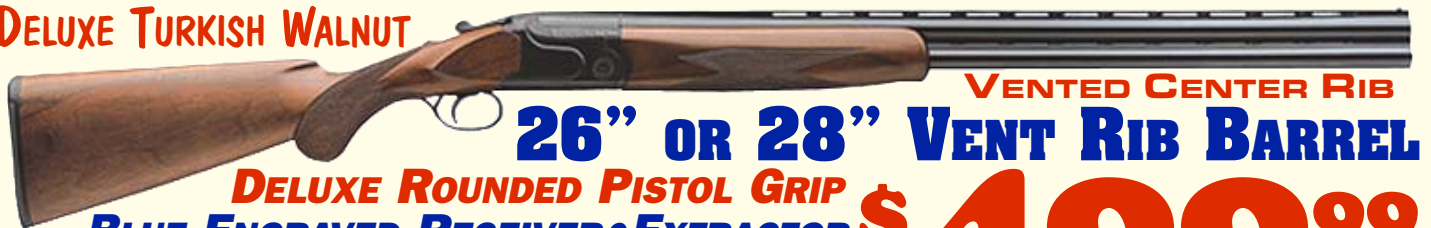

CANVASBACK 20 GAUGE O/U

DELUXE TURKISH WALNUT

VENTED CENTER RIB

26" OR 28" VENT RIB BARREL

DELUXE ROUNDED PISTOL GRIP

BLUE ENGRAVED RECEIVER • EXTRACTOR

POLISHED BLUE FINISH • 3" MAG CHAMBER

SINGLE SELECTIVE TRIGGER • 5-CHOKE TUBES

$499⁹⁹
YOUR CHOICE