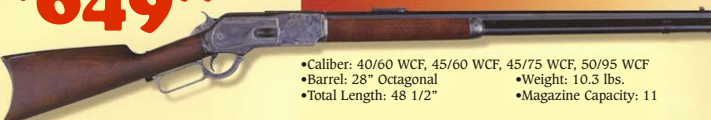

\$649⁹⁹

W1876 Rifle

- Caliber: 40/60 WCF, 45/60 WCF, 45/75 WCF, 50/95 WCF
- Barrel: 28" Octagonal
- Total Length: 48 1/2"
- Weight: 10.3 lbs.
- Magazine Capacity: 11

\$649⁹⁹

W1876 Rifle

- Caliber: 40/60 WCF, 45/60 WCF, 45/75 WCF, 50/95 WCF
- Barrel: 26" Octagonal
- Total Length: 46 1/2"
- Weight: 9.8 lbs.
- Magazine Capacity: 11