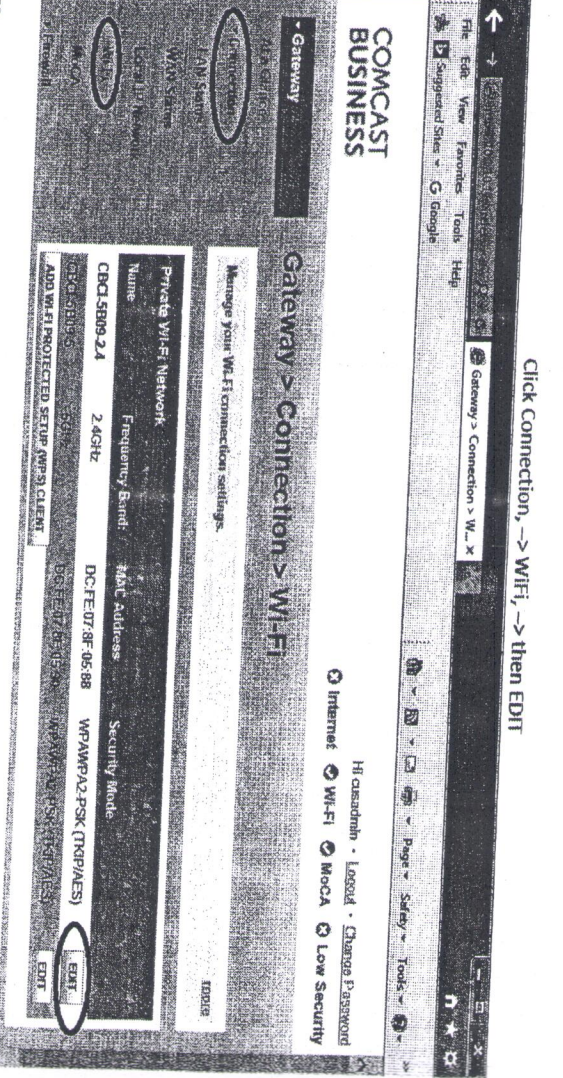

Type 10.1.10.1 in your internet browser

Type wifi name and password, and click Save Settings

Click Connection, -> WiFi, -> then EDIT

Installation Supervisor: Antonio
 Phone Number: 916-216-5979
 FRANCIS - TECH
 916-531-9998