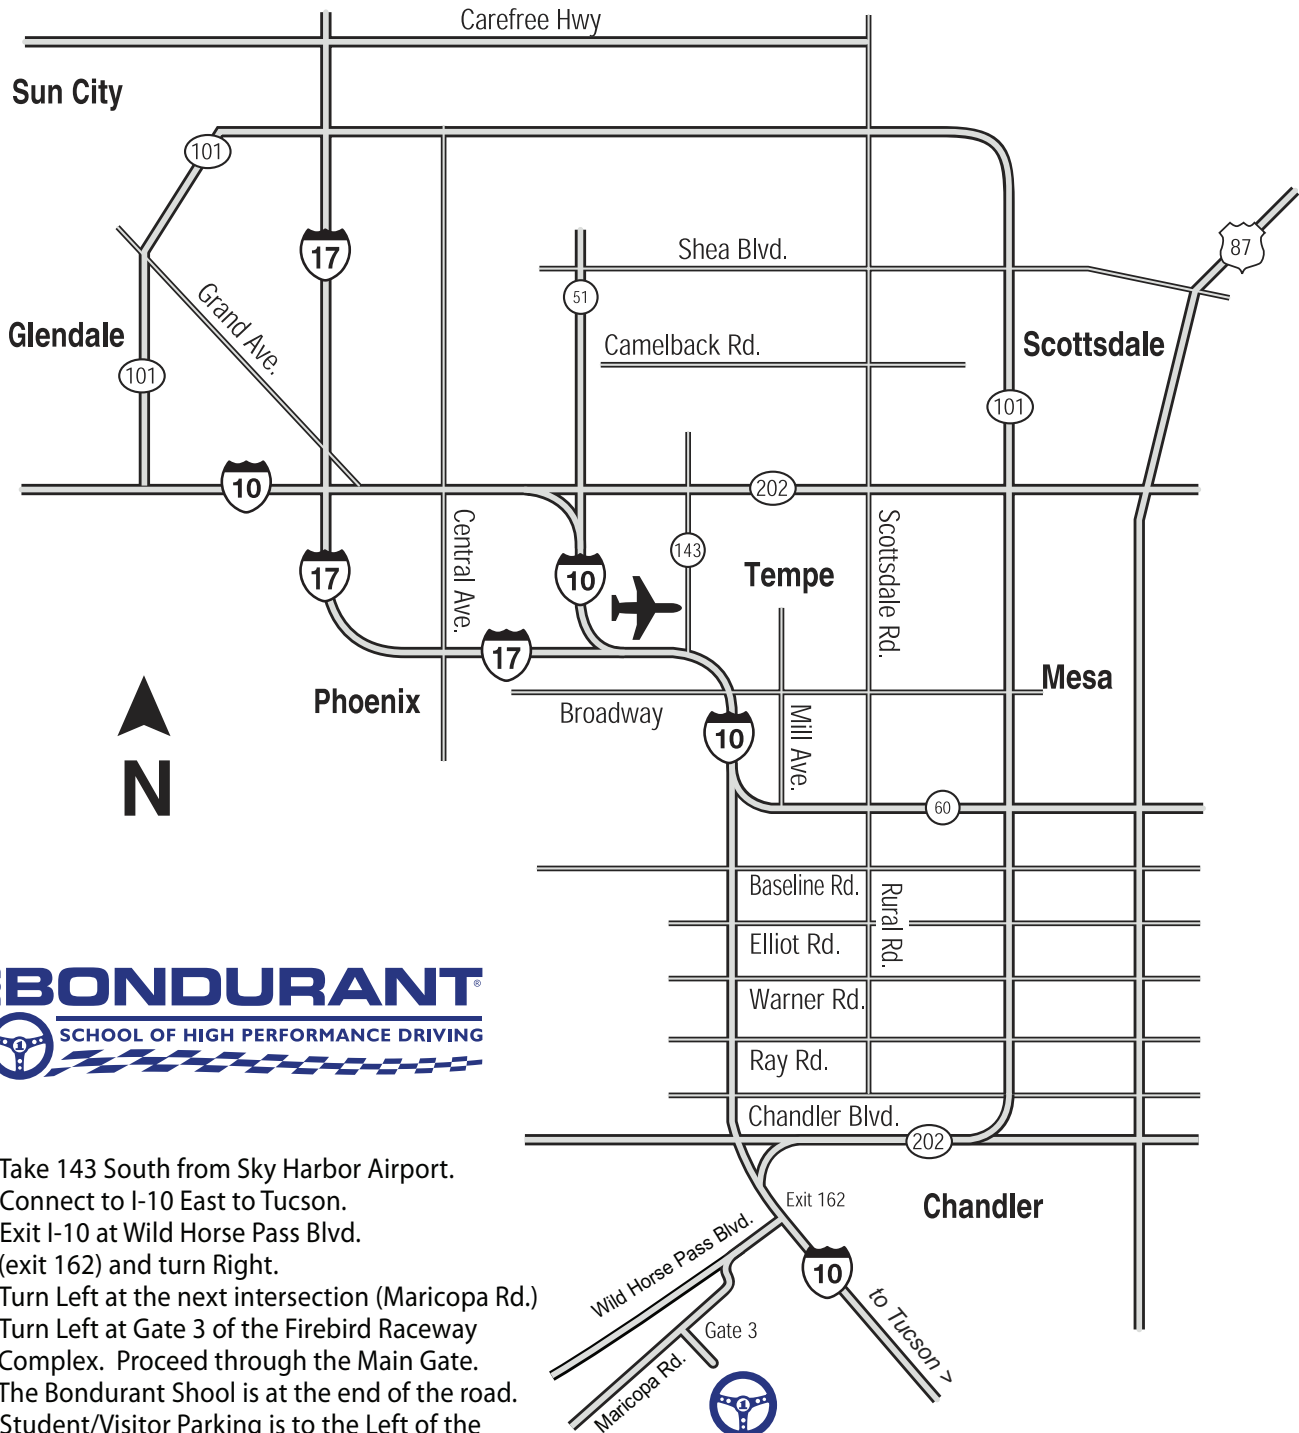

Area Map and Directions

- Take 143 South from Sky Harbor Airport.
- Connect to I-10 East to Tucson.
- Exit I-10 at Wild Horse Pass Blvd. (exit 162) and turn Right.
- Turn Left at the next intersection (Maricopa Rd.)
- Turn Left at Gate 3 of the Firebird Raceway Complex. Proceed through the Main Gate. The Bondurant School is at the end of the road.
- Student/Visitor Parking is to the Left of the Main Entrance

Bondurant School
20000 S. Maricopa Rd.
Firebird Raceway, Gate #3

1.800.842.7223

www.bondurant.com