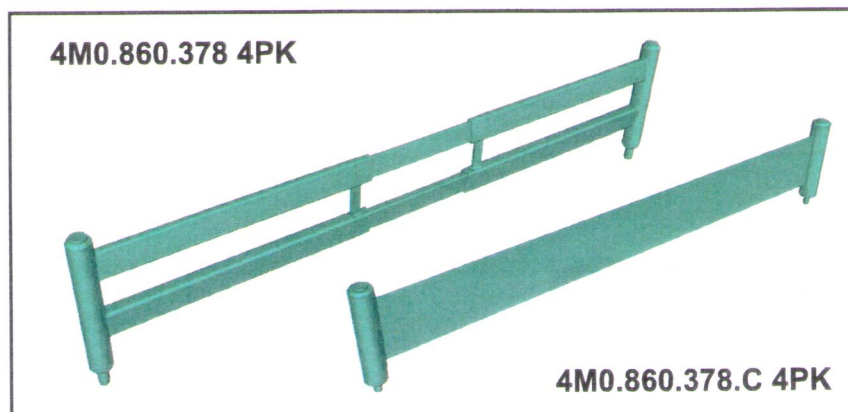

Audi
Original Zubehör

Audi Genuine Accessories
Accessoire Audi d'origine

Set-Part-Number 4K0.061.206
(contains 4M0.860.378 4PK and
4M0.860.378.C 4PK)

Numéro d'article 4K0.061.206
(contient 4M0.860.378 4PK et
4M0.860.378.C 4PK)

11/2022

Fixture set in the luggage compartment / Kit de fixation de bagages

When using the fixing set, always ensure cargo is properly secured. Fixing set only to be used as a means of organizing cargo, and not intended to be used to restrain large or heavy items. Items restrained by the fixing set can still become dislodged in the case of an accident and enter the occupant compartment.