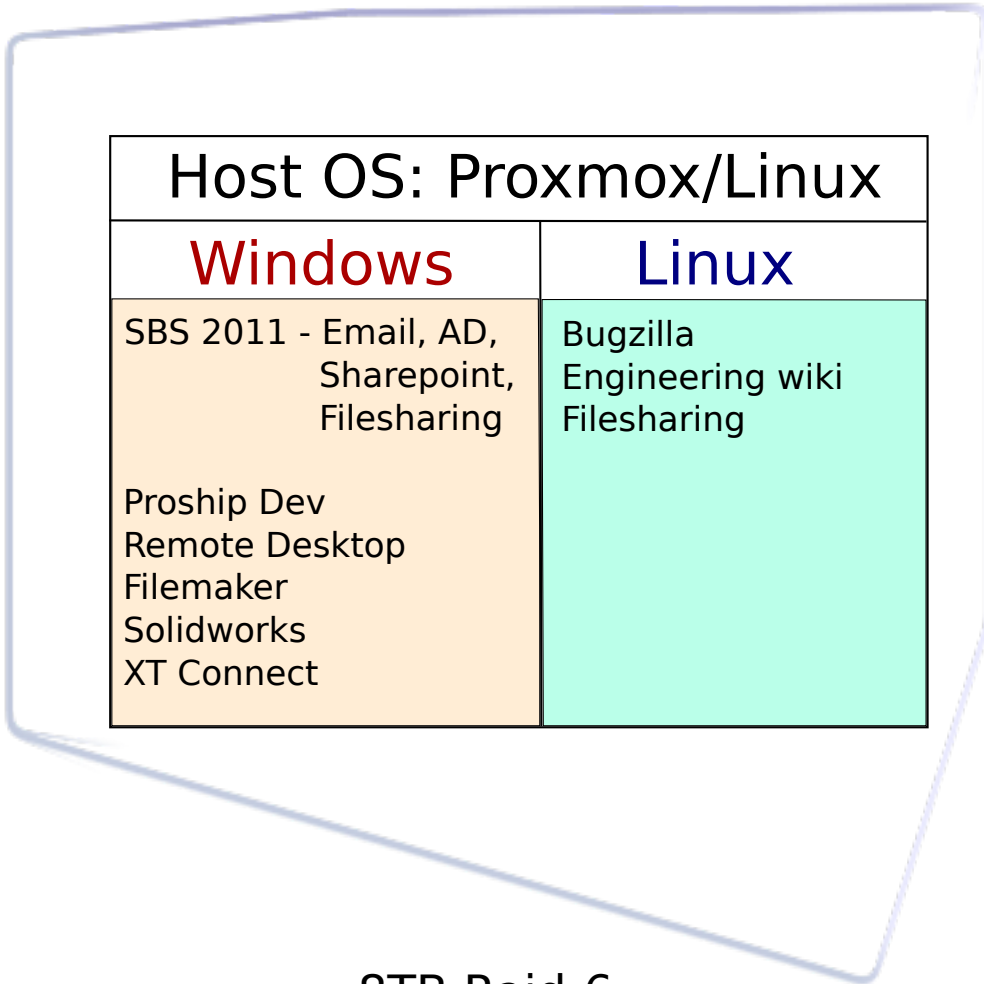

light  
motion

xTuple Postgresql  
Database Cluster

4TB Replicated storage

VM  
Cluster

backup server

8TB Raid-6  
Backup storage

To network switch