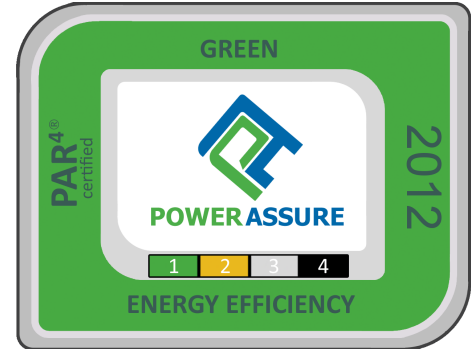

PAR⁴® - Energy Efficiency Certification

Sample Card Number: PA20130905220238001
Date: 2013-09-05

Machine Specification:

Lopoco LP-4250 LP-4250-6H

1 intel Xeon E3-1265L V2 @2.5GHz, 4 cores
 2 Kingston 9965525-018.A00LF 4GB @1333MHz
 6 WDC WD10JPVT-00A SATA 1000GB @5400RPM
 1 generic low-power @200W

Results:

Vintage PAR⁴: 1,508
Vintage Year: 2012
PAR⁴ Rating: GREEN

Absolute PAR⁴ 2,108

3 Year Cost (Est): \$91.46

Power Consumption Details				
OFF	IDLE	LOADED	PEAK	BOOT TIME
7.489W	26.61W	67.57W	67.57W	84s
121.7V	121.8V	121.9V	121.9V	
0.184A	0.286A	0.583A	0.583A	
0.3PF	0.8PF	0.9PF	0.9PF	