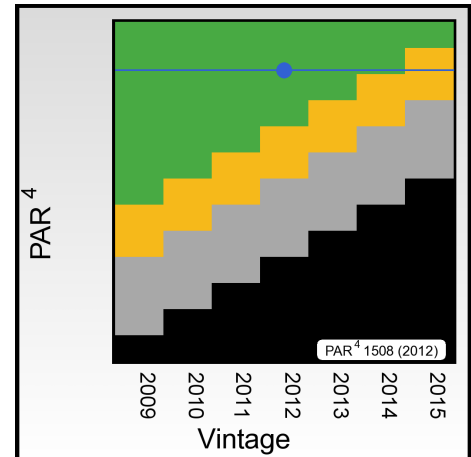

PAR⁴® - Energy Efficiency Certification

Sample Card Number: PA20130905220238001
Date: 2013-09-05

Machine Specification:

Lopoco LP-4250 LP-4250-6H

1 intel Xeon E3-1265L V2 @2.5GHz, 4 cores
 2 Kingston 9965525-018.A00LF 4GB @1333MHz
 6 WDC WD10JPVT-00A SATA 1000GB @5400RPM
 1 generic low-power @200W

Results:

Vintage PAR⁴: 1,508
Vintage Year: 2012
PAR⁴ Rating: GREEN

Absolute PAR⁴ 2,108

3 Year Cost (Est): \$91.46

Power Consumption Details				
OFF	IDLE	LOADED	PEAK	BOOT TIME
7.489W	26.61W	67.57W	67.57W	84s
121.7V	121.8V	121.9V	121.9V	
0.184A	0.286A	0.583A	0.583A	
0.3PF	0.8PF	0.9PF	0.9PF	